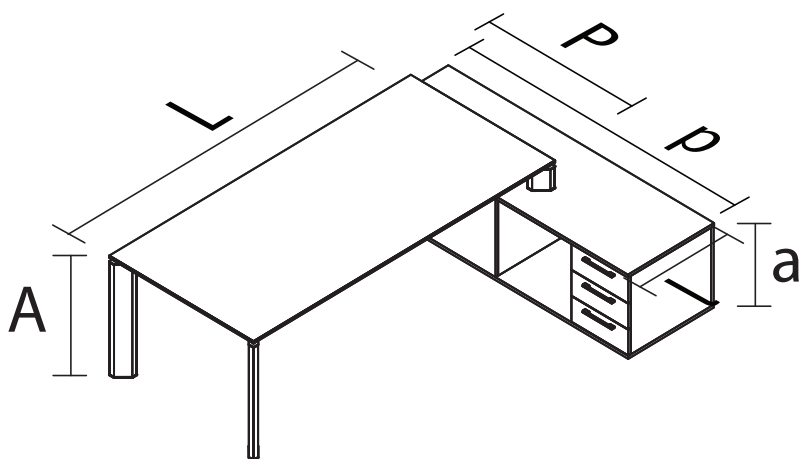

Dimensioni Xeno Manager  
 Xeno Manager dimensions  
 Dimensions des Xeno Manager

L	180 200
P	90
A	74

l	60
p	184
a	56

L	200 180
P	90
A	74

l	60
p	184
a	56

**Stylooffice**

we design your space

Dimensioni Xeno Manager  
Xeno Manager dimensions  
Dimensions des Xeno Manager

L	180 200
P	90
A	74

L	100
P	60
A	74

Dimensioni Xeno Manager  
Xeno Manager dimensions  
Dimensions des Xeno Manager

L	180 200
P	90
A	74

L	100
P	60
A	74

L	180 200
P	90
A	74