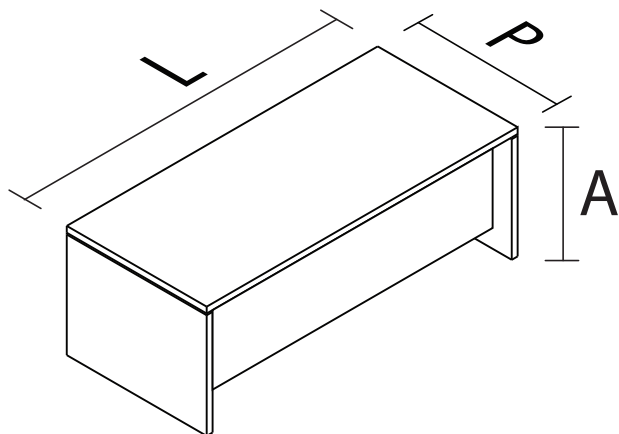

Dimensioni Xeno Manager  
 Xeno Manager dimensions  
 Dimensions des Xeno Manager

L	180 200
P	90
A	74

l	60
p	184
a	56

L	200 180
P	90
A	74

l	60
p	184
a	56

**Stylooffice**

we design your space

Dimensioni Xeno Manager  
Xeno Manager dimensions  
Dimensions des Xeno Manager

L	180 200
P	90
A	74

L	100
P	60
A	74

Dimensioni Xeno Manager  
Xeno Manager dimensions  
Dimensions des Xeno Manager

L	180 200
P	90
A	74

L	100
P	60
A	74

L	180 200
P	90
A	74