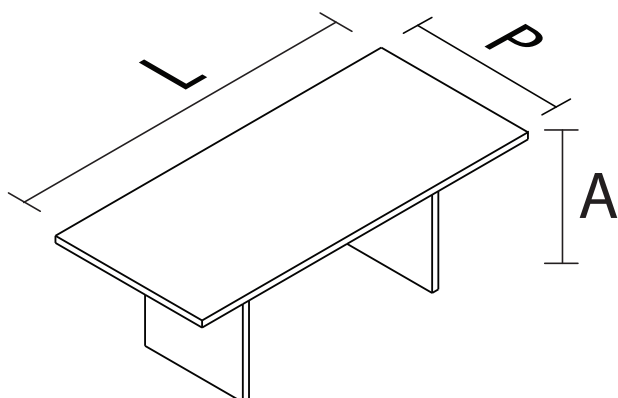

Dimensioni Xeno Manager  
 Xeno Manager dimensions  
 Dimensions des Xeno Manager

L	180 200
P	90
A	74

l	60
p	184
a	56

L	200 180
P	90
A	74

l	60
p	184
a	56

**Stylooffice**

we design your space

Dimensioni Xeno Manager  
Xeno Manager dimensions  
Dimensions des Xeno Manager

L	180 200
P	90
A	74

L	100
P	60
A	74

Dimensioni Xeno Manager  
Xeno Manager dimensions  
Dimensions des Xeno Manager

L	180 200
P	90
A	74

L	100
P	60
A	74

L	180 200
P	90
A	74