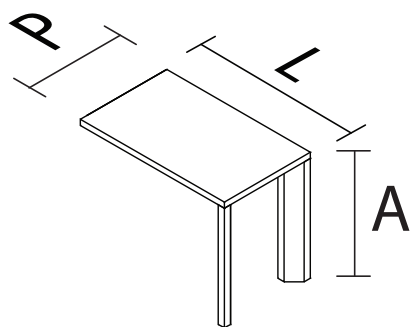

Dimensioni Xeno Manager  
 Xeno Manager dimensions  
 Dimensions des Xeno Manager

L	180 200
P	90
A	74

l	60
p	184
a	56

L	200 180
P	90
A	74

l	60
p	184
a	56

**Stylooffice**

we design your space

Dimensioni Xeno Manager  
Xeno Manager dimensions  
Dimensions des Xeno Manager

L	180 200
P	90
A	74

L	100
P	60
A	74

Dimensioni Xeno Manager  
Xeno Manager dimensions  
Dimensions des Xeno Manager

L	180 200
P	90
A	74

L	100
P	60
A	74

L	180 200
P	90
A	74