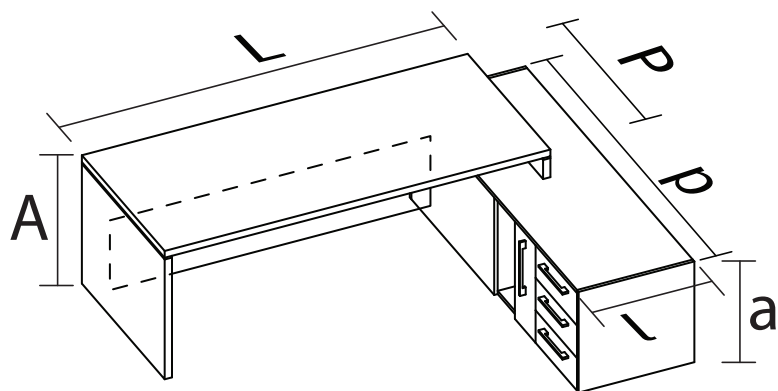

Dimensioni Xeno Manager  
 Xeno Manager dimensions  
 Dimensions des Xeno Manager

L	180 200
P	90
A	74

l	60
p	184
a	56

L	200 180
P	90
A	74

l	60
p	184
a	56

**Stylooffice**

we design your space

Dimensioni Xeno Manager  
Xeno Manager dimensions  
Dimensions des Xeno Manager

L	180 200
P	90
A	74

L	100
P	60
A	74

Dimensioni Xeno Manager  
Xeno Manager dimensions  
Dimensions des Xeno Manager

L	180 200
P	90
A	74

L	100
P	60
A	74

L	180 200
P	90
A	74