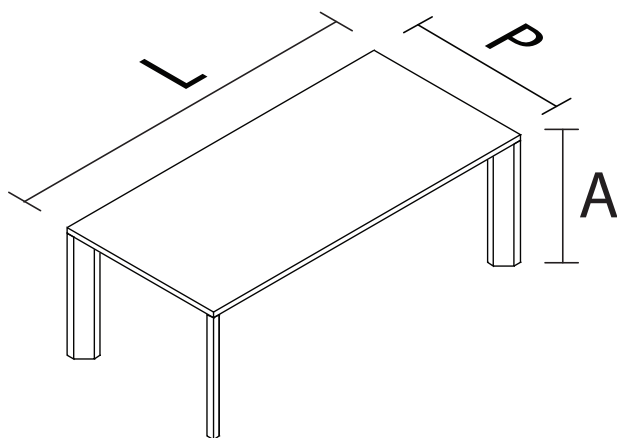

Dimensioni Xeno Manager  
 Xeno Manager dimensions  
 Dimensions des Xeno Manager

L	180 200
P	90
A	74

l	60
p	184
a	56

L	200 180
P	90
A	74

l	60
p	184
a	56

**Stylooffice**

we design your space

Dimensioni Xeno Manager  
Xeno Manager dimensions  
Dimensions des Xeno Manager

L	180 200
P	90
A	74

L	100
P	60
A	74

Dimensioni Xeno Manager  
Xeno Manager dimensions  
Dimensions des Xeno Manager

L	180 200
P	90
A	74

L	100
P	60
A	74

L	180 200
P	90
A	74